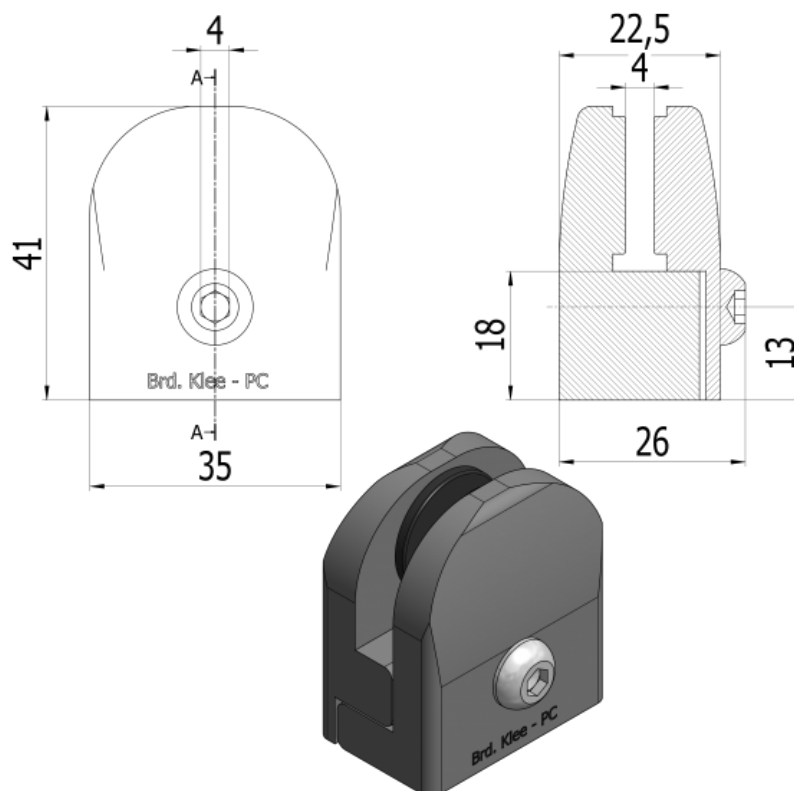

Article number: 2310049301

Description: E+G panel support clamp PC.35

Measures

Weight in (g) = 31